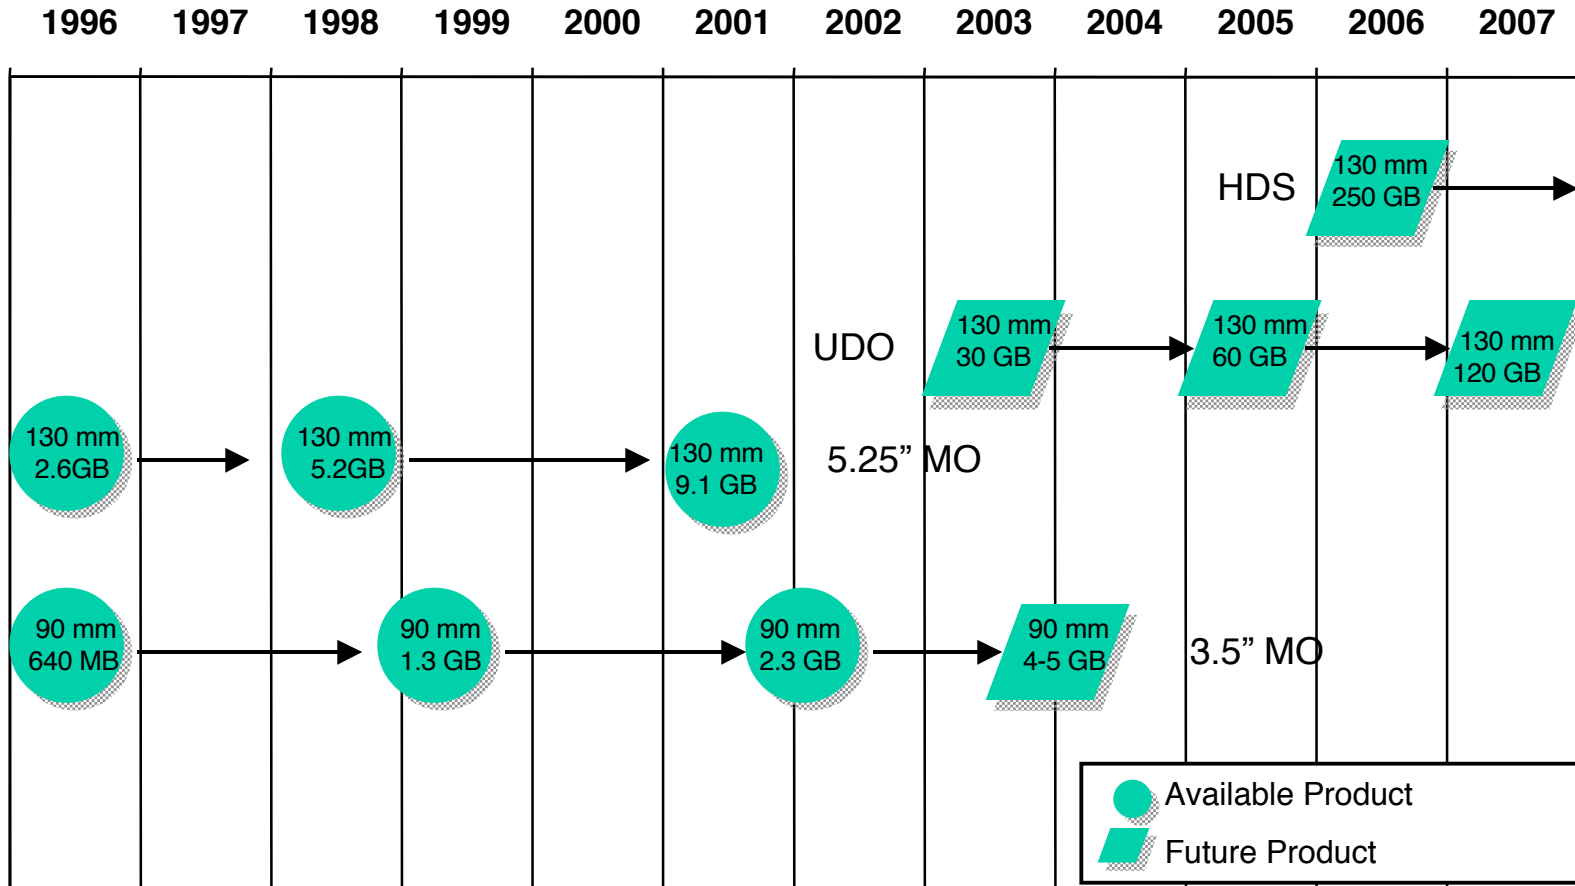

REWITABLE TECHNOLOGY ROADMAP

WORM TECHNOLOGY ROADMAP (Write Once-Read Many)